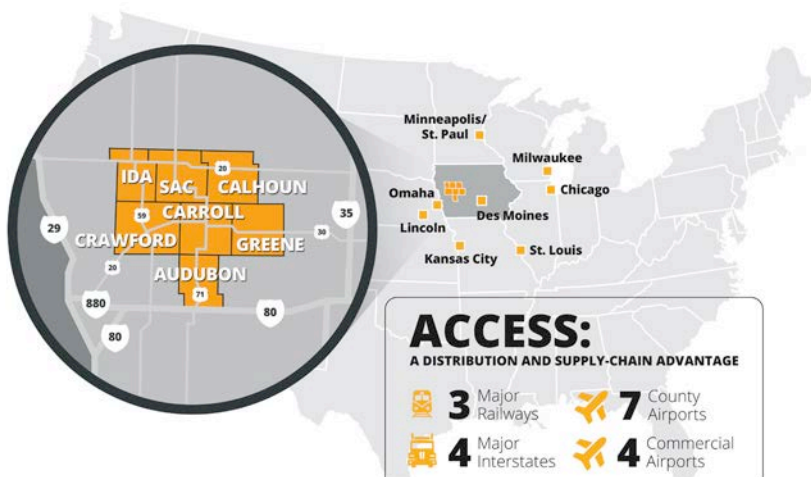

POPULATION & LABOR FORCE

Population of Seven County Region:	77,860
Labor Force:	42,429
Labor Force within 50 miles:	999,479

VALUE ADDED FOOD PROCESSING

Iowa has long been known for having some of the most productive agricultural land in the world. With easy access to major markets all over the country, it's easy to understand why some of the leading food producers and manufacturers have operations in Western Iowa. Our region is more than ag-friendly, it's at the heart of who we are and what we do.

OUR EDUCATION ADVANTAGE

Our well-trained workforce is the product of an excellent educational system. Three area community colleges, Des Moines Area Community College, Western Iowa Tech Community College, and Iowa Central Community College, offer associates degrees, certificates and many other ag-specific training programs to prepare students for the work of today and tomorrow. Several school districts throughout the region also have Career Academies that offer training in advanced technology for agriculture, manufacturing and business.

- WITCC offers relevant programs in Agribusiness Technology, Agriculture, Agriculture Management, and others.
- DMACC also offers Agribusiness, Horticulture and other relevant programs.

In addition, Buena Vista University and the University of Northern Iowa provide advanced degrees. Nearby, Iowa State University and the University of Iowa both have world-renowned undergraduate and graduate agricultural and food science degree programs

OUR ACCESS ADVANTAGE

Western Iowa is at the center of it all. Located at the crossroads of I-80 and I-35, we're served by four interstate highways with excellent air and rail infrastructure. It's easy for companies in Western Iowa to get goods to market from coast to coast, giving them a distribution and supply-chain advantage.