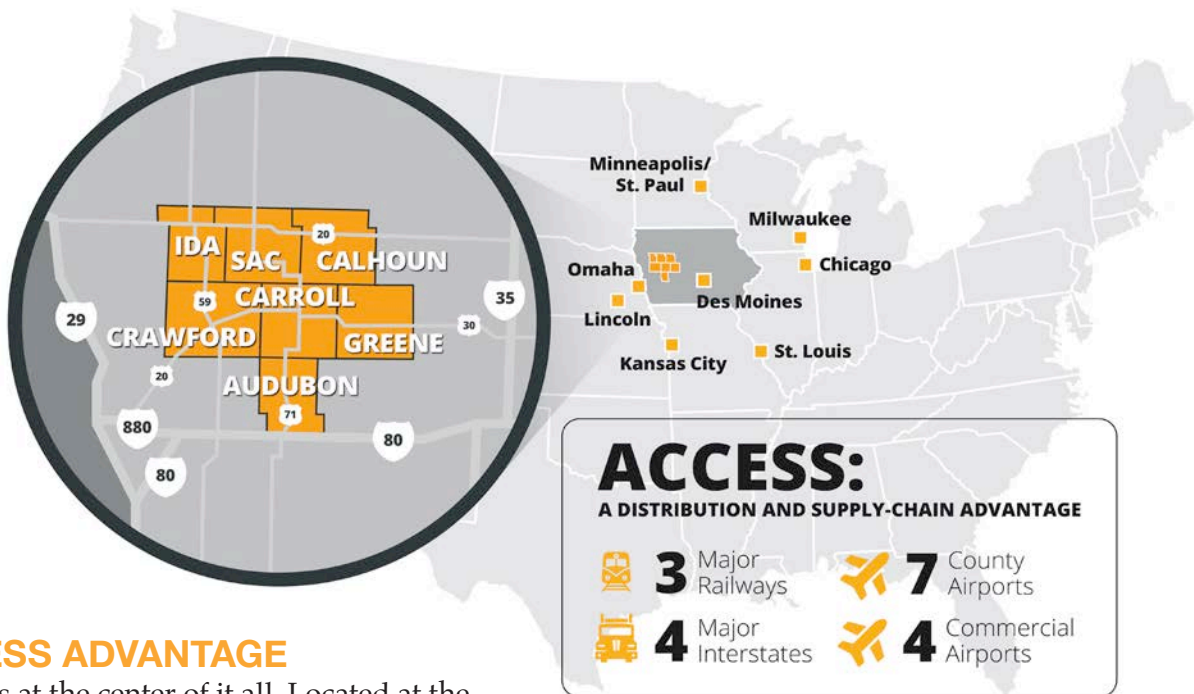

POPULATION & LABOR FORCE

Population of Seven
County Region: 77,860
Labor Force: 42,429
Labor Force within
50 miles: 999,479

(Sources: Census.gov, Emsi Q1 2020 Report)

Employers	Industry	Employees in WIAD Region
AMVC	Livestock Production Support	500-550
Louis Dreyfus Commodities	Ethanol	50-74
Iowa Select Farms	Swine Farrowing Facility	50-74
Quad County Corn Processors	Ethanol	1-49
Western Iowa Energy	Biodiesel	1-49
Renewable Energy Group	Biodiesel	1-49
Flint Hills Resources	Ethanol	25-49
The Andersons	Ethanol	25-49
Struve Labs	Swine Rearing Laboratory	1-24
Agrium	Anhydrous Ammonia	1-24
Remington Seeds	Seed Producer, Processor, Distributor	1-24

OUR EDUCATION ADVANTAGE

Our well-prepared workforce is the product of an excellent educational system. Three area community colleges, Des Moines Area Community College, Western Iowa Tech Community College, and Iowa Central Community College, offer associates degrees, certificates and many other industry-specific training programs to prepare students for the work of today and tomorrow. All offer programs specifically tailored for agriculture like

- Biotechnology • Agronomy • Vet Tech.
- Animal Science • Lab Methods
- Horticulture

In addition, Buena Vista University and University of Northern Iowa provide advanced degrees. Nearby, Iowa State University and University of Iowa both have world-renowned undergraduate and graduate agricultural degree programs. Several school districts throughout the region also have Career Academies that offer training in advanced technology for agriculture, manufacturing and business.

Source: EMSI 2020

OUR ACCESS ADVANTAGE

Western Iowa is at the center of it all. Located at the crossroads of I-80 and I-35, we're served by four interstate highways with excellent air and rail infrastructure. It's easy for companies in Western Iowa to get goods to market from coast to coast, giving them a distribution and supply-chain advantage.