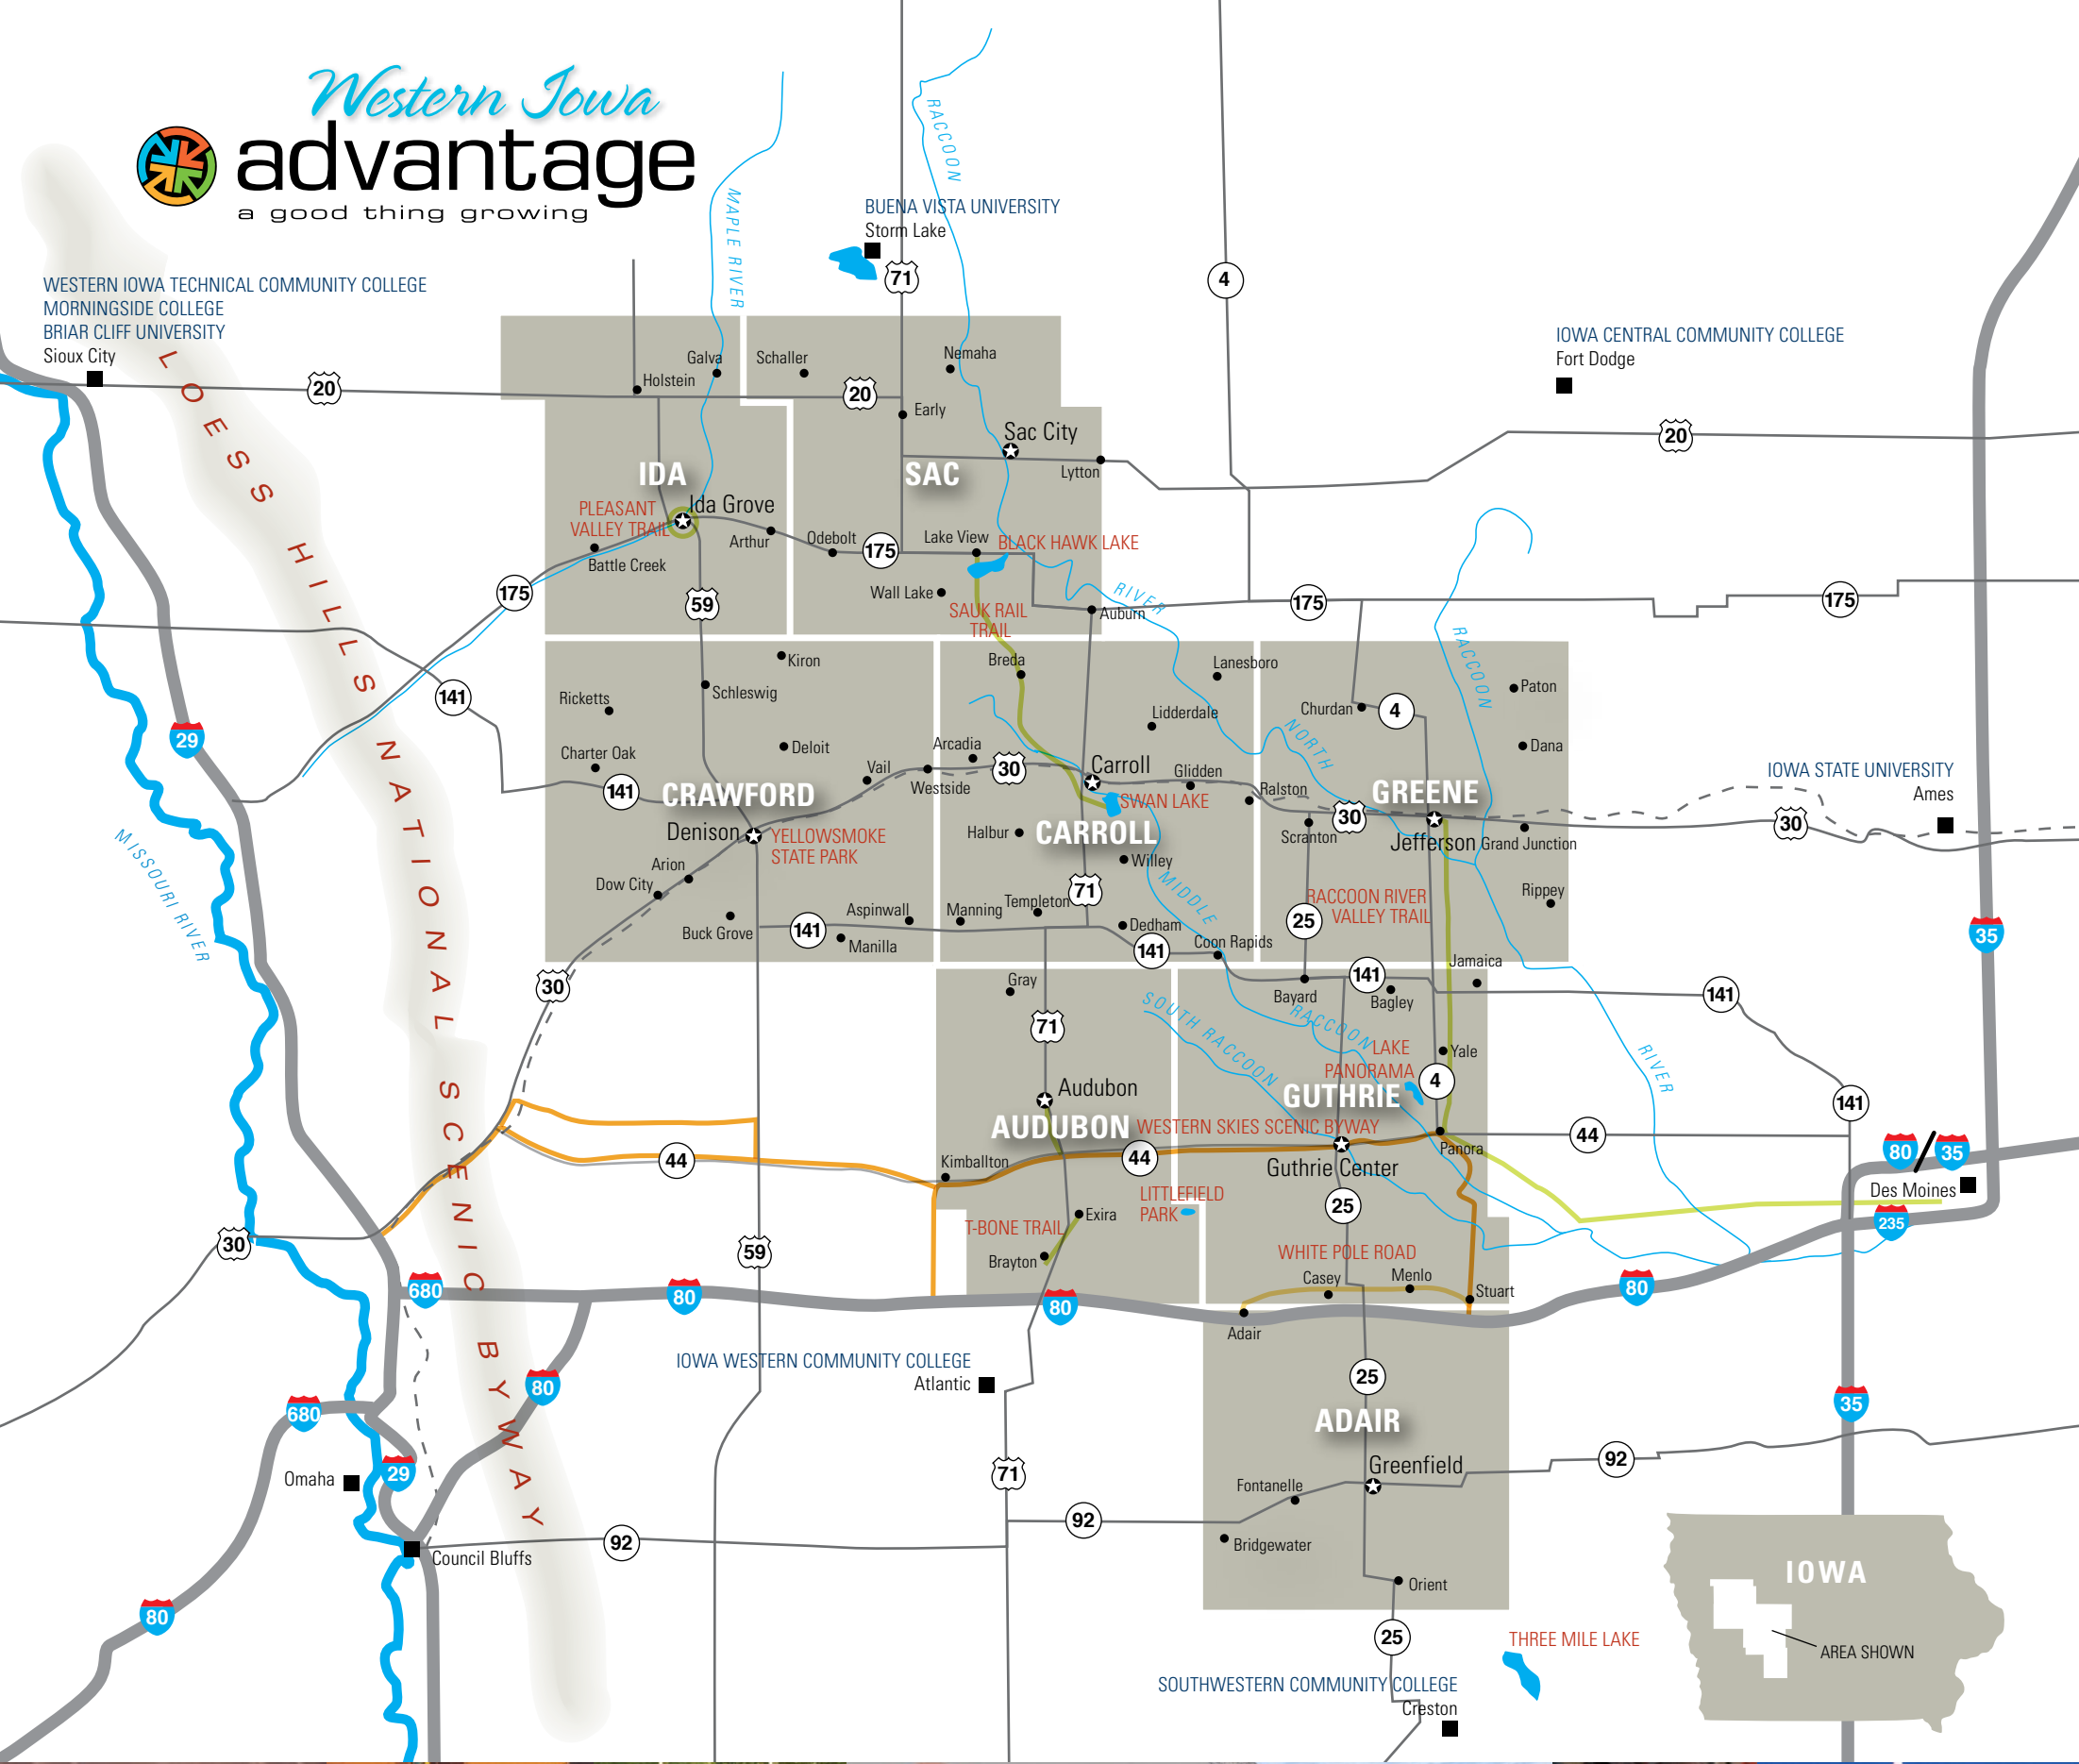

WESTERN IOWA TECHNICAL COMMUNITY COLLEGE
 MORNINGSIDE COLLEGE
 BRIAR CLIFF UNIVERSITY
 Sioux City

ADAIR COUNTY

- CARDINAL GLASS
- CRT/GREENFIELD
- OWNER REVOLUTION
- ROSE ACRE FARMS
- SCHILDBERG CONSTRUCTION

- ADAIR COUNTY HERITAGE CENTER
- BANK OF MEMORIES/MORMON TRAIL
- HENRY A. WALLACE COUNTRY LIFE CENTER
- IOWA AVIATION MUSEUM & HALL OF FAME
- PATRIOTIC ROCK

AUDUBON COUNTY

- AMANCO
- AMVC
- AUDUBON MEDIA CORP.
- EBI/RJ TRAUSCH INDUSTRIES
- QUALITY MACHINE, INC.

- DES MOINES AREA COMMUNITY COLLEGE — CARROLL CAMPUS
- UNIVERSITY OF NORTHERN IOWA

- HAUSBARN AND KONFERENZ CENTER AND HERITAGE PARK
- HISTORIC CARROLL STADIUM
- SAUK RAIL TRAIL
- SWAN LAKE STATE PARK

CRAWFORD COUNTY

GUTHRIE COUNTY

- AGRI-DRAIN
- BROKER'S INTERNATIONAL
- ROSE ACRE FARMS
- SUNNY FRESH FOODS
- TALL CORN ETHANOL

- AIB COLLEGE OF BUSINESS

- GARST FARM RESORTS
- GUTHRIE COUNTY HISTORICAL VILLAGE
- NATIONS BRIDGE PARK
- RACCOON RIVER VALLEY TRAIL
- SPRINGBROOK STATE PARK
- WHITEROCK CONSERVANCY